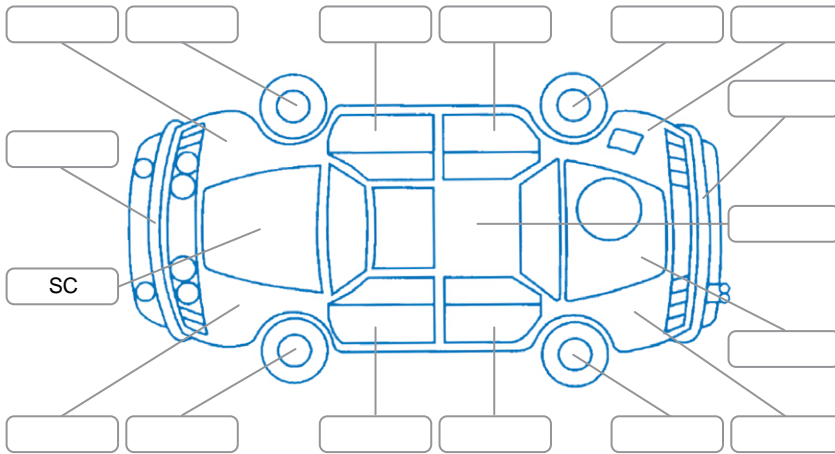

Report ID:	28,058,569	Version:	2
Created:	24 Mar 2026		

Make:	Suzuki	Model:	Grand Vitara
Body Style:	SUV	Year:	2019
Rego No.:	MFS474	Rego Expiry:	04 Jul 2026
WoF Expiry:	07 Apr 2027	Odometer:	80,095 Kms
Good No.:	28058569	VIN:	JSAJTDA4V00361606
Next Service:	90,999kms	Service History:	No

**Key**  
 S = Scratch    R = Rust    C = Crack    \* = Decals    W = Significant scuffs  
 D = Dent    PT = Paint defect    P = Pin dent    SC = Stone Chips

Note: some defects and blemishes may not be displayed in the diagram