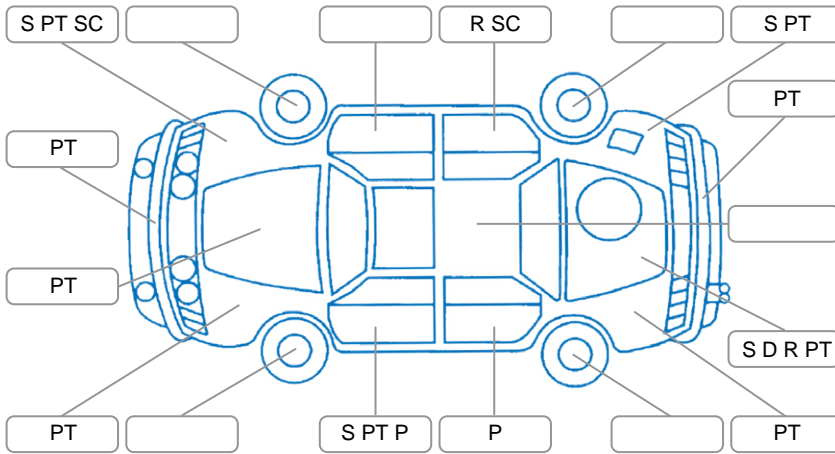

Report ID:	28,058,507	Version:	1
Created:	31 Mar 2026		

Make:	Toyota	Model:	Camry
Body Style:	Sedan	Year:	2006
Rego No.:	JPF860	Rego Expiry:	11 Jul 2026
WoF Expiry:	30 Mar 2027	Odometer:	97,306 Kms
Good No.:	28058507	VIN:	7AT0H604X15030661
Next Service:	107000	Service History:	No

Key
 S = Scratch R = Rust C = Crack * = Decals W = Significant scuffs
 D = Dent PT = Paint defect P = Pin dent SC = Stone Chips

Note: some defects and blemishes may not be displayed in the diagram

Body Inspection Comments

Conditions During Body Inspection

Under Carriage and Under Bonnet Inspection Comments

Interior Comments

Seats:	Good
Carpets:	Good
Panels:	Good
Dashboard:	Good

General Comments

Road Conditions During Test Drive	Dry	
Engine Timing Mechanism	Timing Chain	
Evidence of Cam Belt Replacement	<input type="checkbox"/> Yes <input type="checkbox"/> No	Kms
Inspected by:	Samuel Weir	
Published by:	Darren Beban	
Inspection Date:	18 Mar 2026	