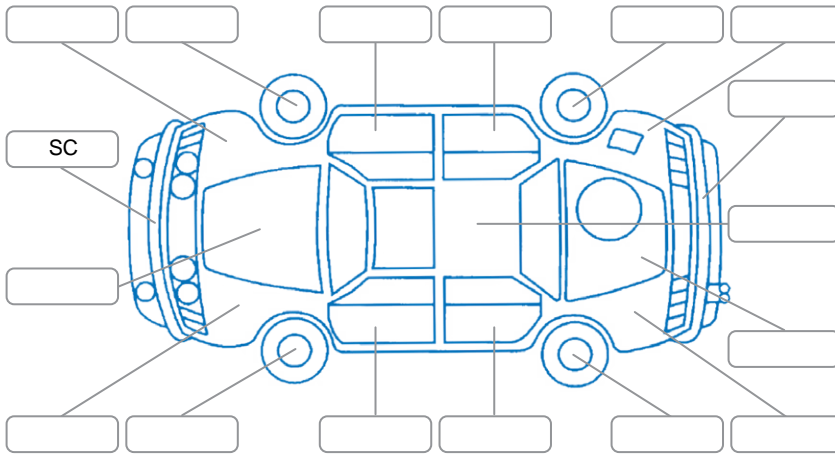

Report ID:	28,058,020	Version:	2
Created:	19 Mar 2026		

Make:	Toyota	Model:	Camry
Body Style:	Sedan	Year:	2025
Rego No.:	RFK233	Rego Expiry:	11 Jun 2026
WoF Expiry:		Odometer:	18,476 Kms
Good No.:	28058020	VIN:	JTNAGACK103037491
Next Service:	32,003Kms	Service History:	Yes

Key
 S = Scratch R = Rust C = Crack * = Decals W = Significant scuffs
 D = Dent PT = Paint defect P = Pin dent SC = Stone Chips

Note: some defects and blemishes may not be displayed in the diagram

Body Inspection Comments