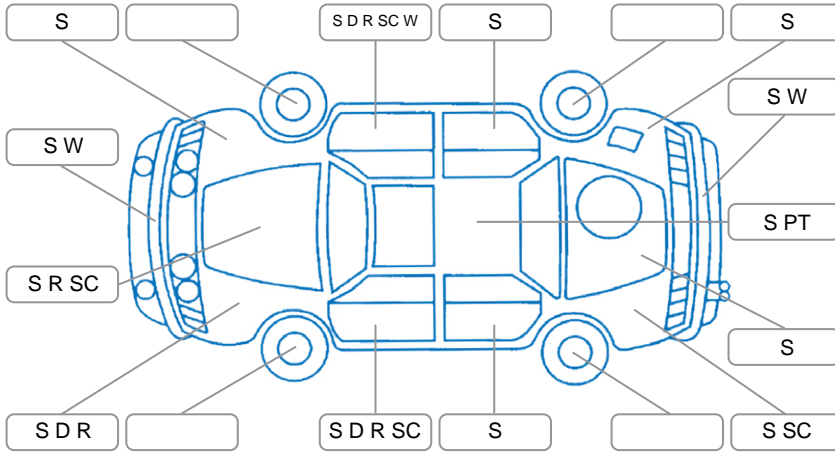

Report ID:	28,057,976	Version:	1
Created:	16 Apr 2026		

Make:	Toyota	Model:	Highlander
Body Style:	SUV	Year:	2018
Rego No.:	LSP910	Rego Expiry:	
WoF Expiry:	17 Feb 2027	Odometer:	150,689 Kms
Good No.:	28057976	VIN:	5TDBZ3FH70S837581
Next Service:	Unknown	Service History:	No

Key

S = Scratch R = Rust C = Crack * = Decals W = Significant scuffs
 D = Dent PT = Paint defect P = Pin dent SC = Stone Chips

Note: some defects and blemishes may not be displayed in the diagram

Body Inspection Comments

Conditions During Body Inspection: Dry

Under Carriage and Under Bonnet Inspection Comments

Oil leak

Interior Comments

Seats:	Centre right seat torn
Carpets:	Average
Panels:	Average
Dashboard:	Average

General Comments