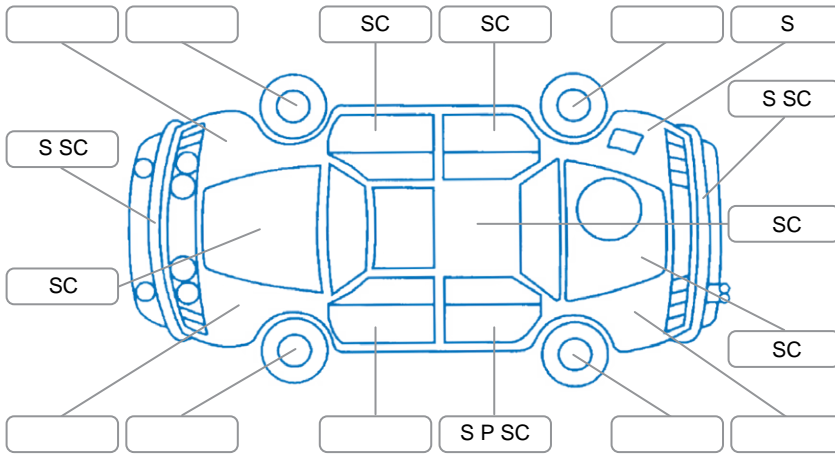

Report ID:	28,057,734	Version:	1
Created:	25 Mar 2026		

Make:	Hyundai	Model:	Tucson
Body Style:	SUV	Year:	2016
Rego No.:	KAB537	Rego Expiry:	31 Mar 2026
WoF Expiry:	03 Apr 2027	Odometer:	165,092 Kms
Good No.:	28057734	VIN:	TMAJ281ASHJ145395
Next Service:	175093	Service History:	No

**Key**  
 S = Scratch    R = Rust    C = Crack    \* = Decals    W = Significant scuffs  
 D = Dent    PT = Paint defect    P = Pin dent    SC = Stone Chips

Note: some defects and blemishes may not be displayed in the diagram