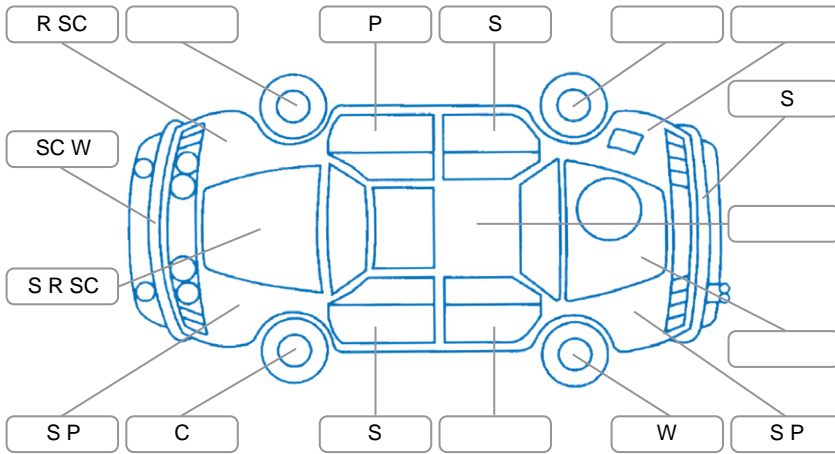

Report ID:	28,057,673	Version:	2
Created:	11 Apr 2026		

Make:	Toyota	Model:	Rush
Body Style:	Hatchback	Year:	2006
Rego No.:	KZM301	Rego Expiry:	13 May 2026
WoF Expiry:	18 Apr 2027	Odometer:	146,522 Kms
Good No.:	28057673	VIN:	7AT0H65JX17001387
Next Service:	156000	Service History:	No

Key

S = Scratch R = Rust C = Crack * = Decals W = Significant scuffs
 D = Dent PT = Paint defect P = Pin dent SC = Stone Chips

Note: some defects and blemishes may not be displayed in the diagram

Body Inspection Comments

Conditions During Body Inspection: Dry

Under Carriage and Under Bonnet Inspection Comments

Interior Comments

Seats:	Average
Carpets:	Average
Panels:	Average
Dashboard:	Average

General Comments

Road Conditions During Test Drive	Dry
Engine Timing Mechanism	Timing Chain
Evidence of Cam Belt Replacement	<input type="checkbox"/> Yes <input type="checkbox"/> No Kms