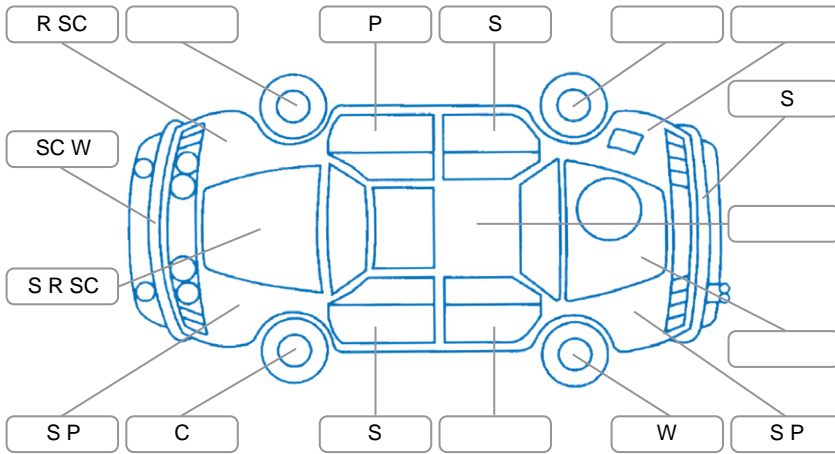

Report ID:	28,057,673	Version:	3
Created:	17 Apr 2026		

Make:	Toyota	Model:	Rush
Body Style:	Hatchback	Year:	2006
Rego No.:	KZM301	Rego Expiry:	13 May 2026
WoF Expiry:	18 Apr 2027	Odometer:	146,523 Kms
Good No.:	28057673	VIN:	7AT0H65JX17001387
Next Service:	156000kms	Service History:	No

**Key**

S = Scratch    R = Rust    C = Crack    \* = Decals    W = Significant scuffs  
 D = Dent    PT = Paint defect    P = Pin dent    SC = Stone Chips

Note: some defects and blemishes may not be displayed in the diagram