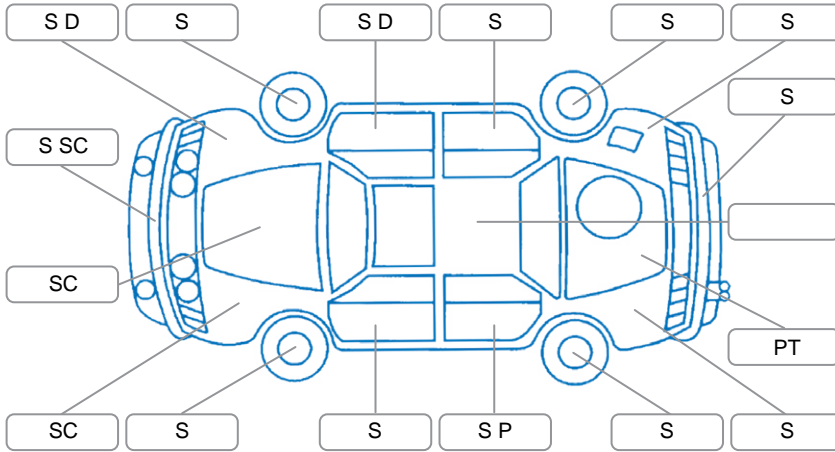

Report ID:	28,057,543	Version:	1
Created:	17 Mar 2026		

Make:	Mazda	Model:	Axela
Body Style:	Hatchback	Year:	2014
Rego No.:	QYD170	Rego Expiry:	26 May 2025
WoF Expiry:	14 Nov 2026	Odometer:	131,063 Kms
Good No.:	28057543	VIN:	7AT0C13JX24542253
Next Service:	137,000	Service History:	No

**Key**  
 S = Scratch    R = Rust    C = Crack    \* = Decals    W = Significant scuffs  
 D = Dent    PT = Paint defect    P = Pin dent    SC = Stone Chips

Note: some defects and blemishes may not be displayed in the diagram

### Body Inspection Comments

Lf tyre has cracks on the outer edge,

Conditions During Body Inspection	Dry
-----------------------------------	-----