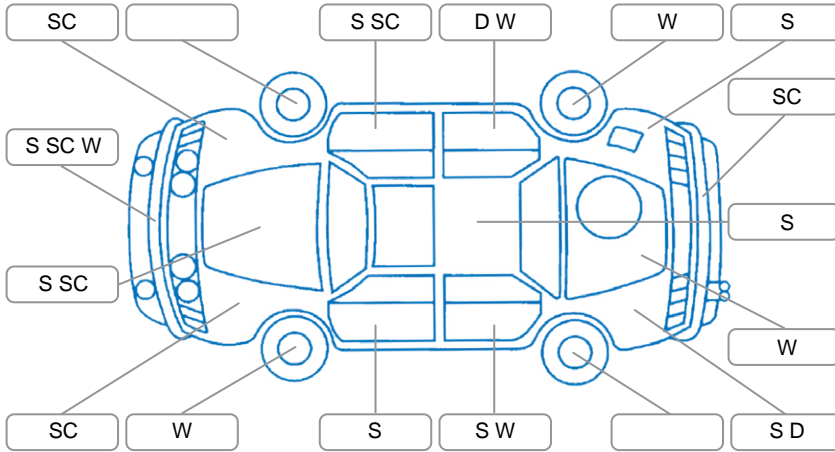

Report ID:	28,057,429	Version:	1
Created:	24 Mar 2026		

Make:	Honda	Model:	FIT
Body Style:	Hatchback	Year:	2010
Rego No.:	MJL59	Rego Expiry:	05 Jul 2026
WoF Expiry:	11 Dec 2026	Odometer:	110,972 Kms
Good No.:	28057429	VIN:	7AT08G2YX19319345
Next Service:	116,100km	Service History:	Yes

Key

S = Scratch R = Rust C = Crack * = Decals W = Significant scuffs
 D = Dent PT = Paint defect P = Pin dent SC = Stone Chips

Note: some defects and blemishes may not be displayed in the diagram

Body Inspection Comments

Panels: Good

Dashboard: Good

General Comments

Road Conditions During Test Drive: Dry

Engine Timing Mechanism: Timing Chain

Evidence of Cam Belt Replacement: Yes No Kms

Inspected by: Rowan Fey

Published by: Rowan Fey