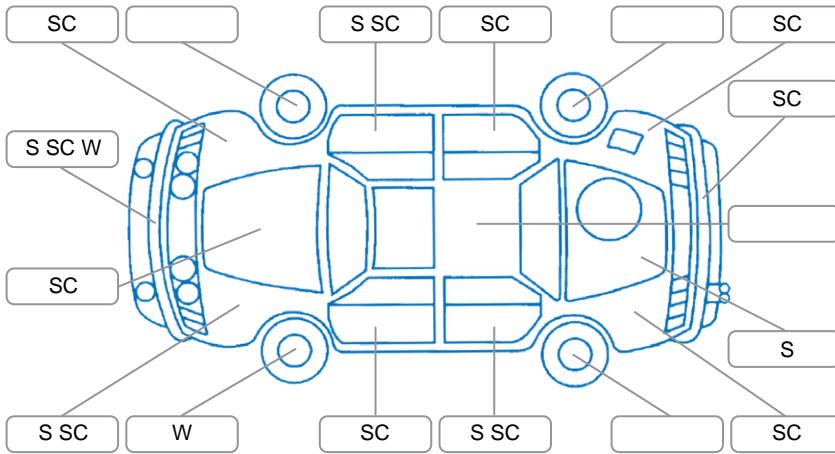

Report ID:	28,057,246	Version:	2
Created:	23 Mar 2026		

Make:	Mitsubishi	Model:	Galant
Body Style:	Sedan	Year:	2012
Rego No.:	QYW276	Rego Expiry:	24 Nov 2026
WoF Expiry:	07 Nov 2026	Odometer:	132,063 Kms
Good No.:	28057246	VIN:	7AT0CJ0JX24100737
Next Service:	142,070 kms	Service History:	No

**Key**  
 S = Scratch    R = Rust    C = Crack    \* = Decals    W = Significant scuffs  
 D = Dent    PT = Paint defect    P = Pin dent    SC = Stone Chips

Note: some defects and blemishes may not be displayed in the diagram

### Body Inspection Comments

Chips in windscreen, minor dents right A pillar

Conditions During Body Inspection: Dry