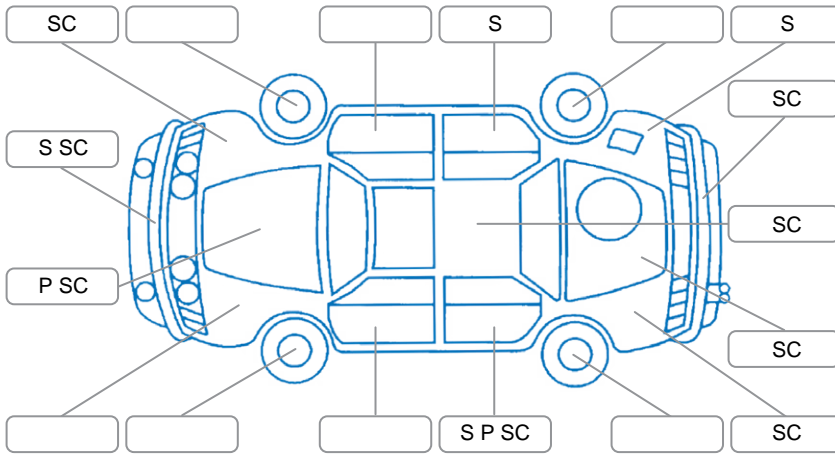

Report ID:	28,057,171	Version:	3
Created:	26 Mar 2026		

Make:	Holden	Model:	Trax
Body Style:	SUV	Year:	2019
Rego No.:	MGE125	Rego Expiry:	14 Jul 2026
WoF Expiry:	07 Apr 2027	Odometer:	48,375 Kms
Good No.:	28057171	VIN:	KL3BA7689KB855828
Next Service:	60,000 Kms	Service History:	Yes

**Key**  
 S = Scratch    R = Rust    C = Crack    \* = Decals    W = Significant scuffs  
 D = Dent    PT = Paint defect    P = Pin dent    SC = Stone Chips

Note: some defects and blemishes may not be displayed in the diagram