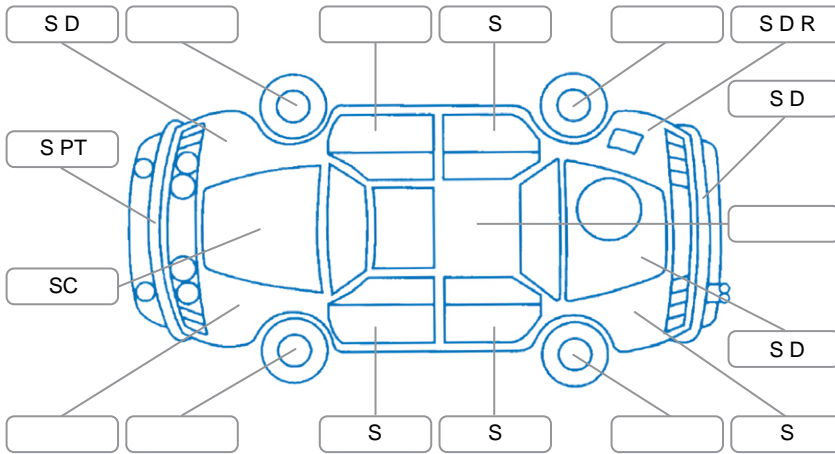

Report ID:	28,057,163	Version:	1
Created:	17 Mar 2026		

Make:	Honda	Model:	FIT
Body Style:	Hatchback	Year:	2013
Rego No.:	QFW248	Rego Expiry:	23 Apr 2026
WoF Expiry:	30 Aug 2026	Odometer:	87,510 Kms
Good No.:	28057163	VIN:	7AT08G2YX23003014
Next Service:	91253	Service History:	No

Key
 S = Scratch R = Rust C = Crack * = Decals W = Significant scuffs
 D = Dent PT = Paint defect P = Pin dent SC = Stone Chips

Note: some defects and blemishes may not be displayed in the diagram

Body Inspection Comments

Rear bumper unsecure ,

Conditions During Body Inspection

Under Carriage and Under Bonnet Inspection Comments

Interior Comments

Seats:	Good
Carpets:	Good
Panels:	Good
Dashboard:	Good

General Comments

Road Conditions During Test Drive	Dry		
Engine Timing Mechanism	Timing Chain		
Evidence of Cam Belt Replacement	<input type="checkbox"/> Yes	<input type="checkbox"/> No	Kms
Inspected by:	Curshey Accad		
Published by:	Curshey Accad		
Inspection Date:	17 Mar 2026		