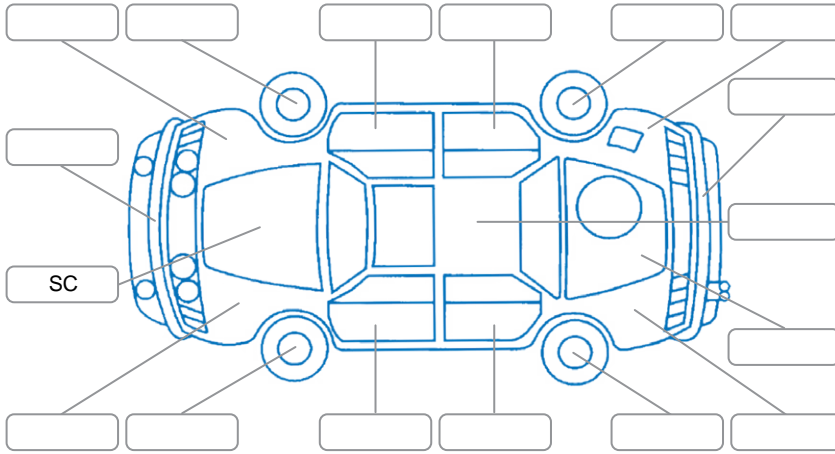

Report ID:	28,057,090	Version:	1
Created:	18 Mar 2026		

Make:	Hyundai	Model:	Santa FE
Body Style:	SUV	Year:	2017
Rego No.:	NHC132	Rego Expiry:	08 May 2026
WoF Expiry:		Odometer:	89,196 Kms
Good No.:	28057090	VIN:	KMHSU81EMHU750321
Next Service:	Unknown	Service History:	No

**Key**

S = Scratch    R = Rust    C = Crack    \* = Decals    W = Significant scuffs  
 D = Dent    PT = Paint defect    P = Pin dent    SC = Stone Chips

Note: some defects and blemishes may not be displayed in the diagram

**General Comments**

Right rear shock absorber leaking.  
 Both front tyres badly worn on inside edge.

Road Conditions During Test Drive	Dry
Engine Timing Mechanism	Timing Chain
Evidence of Cam Belt Replacement	<input type="checkbox"/> Yes <input type="checkbox"/> No    Kms
Inspected by:	Chris McQuade
Published by:	Mia Sablina
Inspection Date:	18 Mar 2026