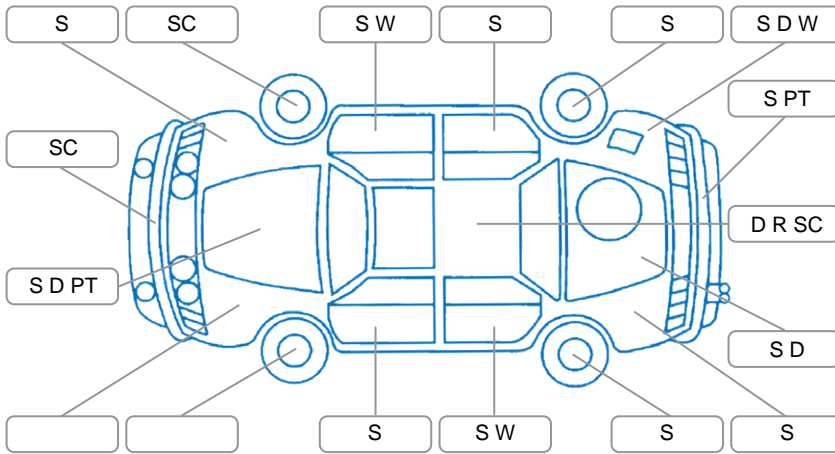

Report ID:	28,056,903	Version:	1
Created:	17 Mar 2026		

Make:	Ford	Model:	Transit
Body Style:	Van	Year:	2019
Rego No.:	MMP963	Rego Expiry:	01 Mar 2026
WoF Expiry:	12 Dec 2026	Odometer:	137,667 Kms
Good No.:	28056903	VIN:	WF0YXXTTGYKY69501
Next Service:	142,000	Service History:	No

Key
 S = Scratch R = Rust C = Crack * = Decals W = Significant scuffs
 D = Dent PT = Paint defect P = Pin dent SC = Stone Chips

Note: some defects and blemishes may not be displayed in the diagram

Body Inspection Comments

Stone chips with legs in the windscreen,

Conditions During Body Inspection

Dry

Under Carriage and Under Bonnet Inspection Comments

Interior Comments

Seats:	stains
Carpets:	stains,
Panels:	paint through the back,
Dashboard:	Good