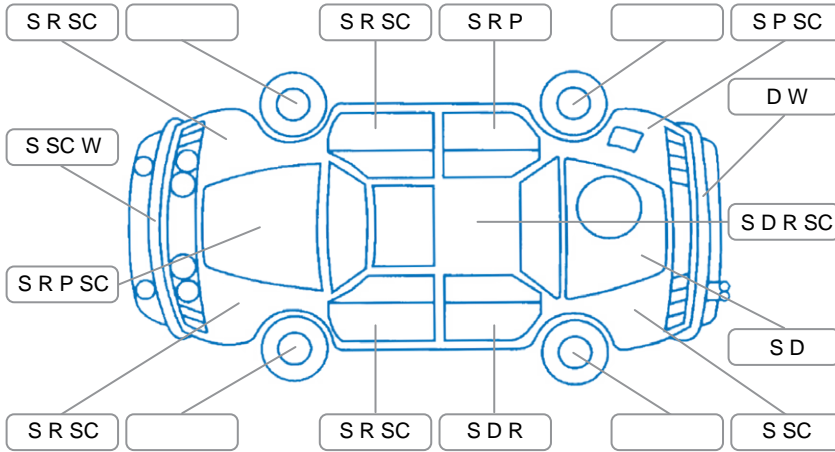

Report ID:	28,056,789	Version:	2
Created:	07 Apr 2026		

Make:	Ford	Model:	Ranger
Body Style:	Utility	Year:	2013
Rego No.:	HDA584	Rego Expiry:	29 Apr 2026
WoF Expiry:	21 Apr 2027	Odometer:	316,688 Kms
Good No.:	28056789	VIN:	MNAUMFF50DW213207
Next Service:	326000	Service History:	No

Key

S = Scratch R = Rust C = Crack * = Decals W = Significant scuffs
 D = Dent PT = Paint defect P = Pin dent SC = Stone Chips

Note: some defects and blemishes may not be displayed in the diagram

Body Inspection Comments

Conditions During Body Inspection: Dry

Under Carriage and Under Bonnet Inspection Comments

Interior Comments

Seats:	Stains. Drivers trim broken
Carpets:	Average
Panels:	Poor
Dashboard:	Holes in dash, gear knob missing top