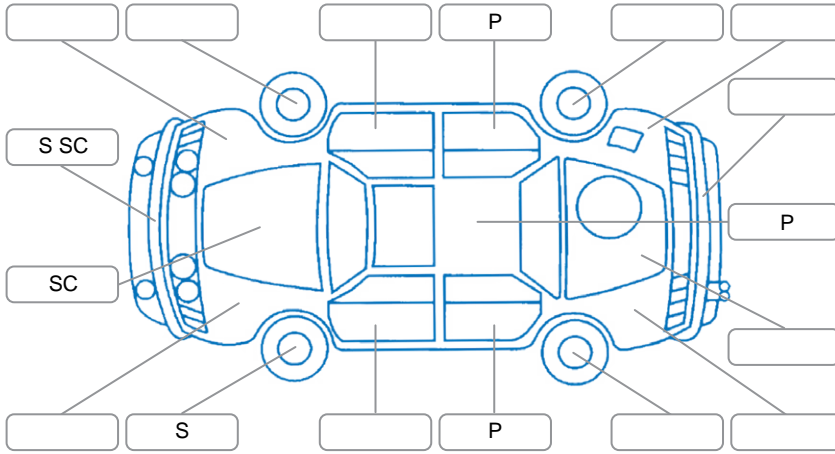

Report ID:	28,056,743	Version:	2
Created:	02 Apr 2026		

Make:	Suzuki	Model:	Swift
Body Style:	Hatchback	Year:	2012
Rego No.:	MPS376	Rego Expiry:	01 Apr 2026
WoF Expiry:	16 Apr 2027	Odometer:	54,762 Kms
Good No.:	28056743	VIN:	7AT0GK0CX19146209
Next Service:	64,953kms	Service History:	No

Key

S = Scratch R = Rust C = Crack * = Decals W = Significant scuffs
 D = Dent PT = Paint defect P = Pin dent SC = Stone Chips

Note: some defects and blemishes may not be displayed in the diagram

Body Inspection Comments