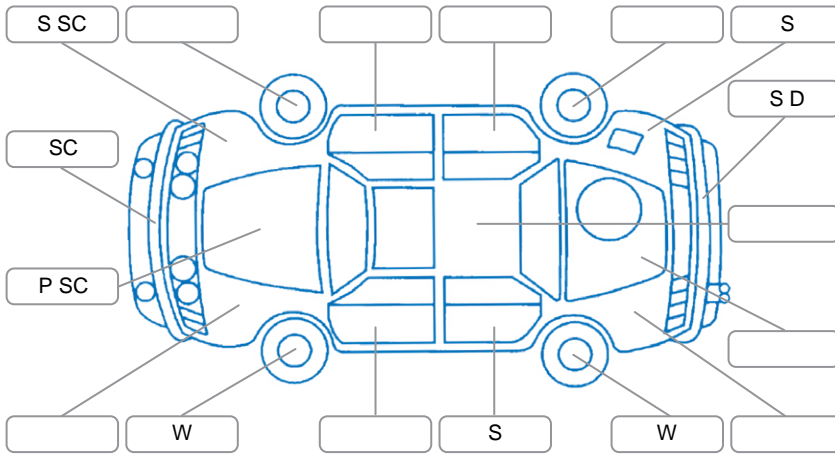

Report ID:	28,056,696	Version:	1
Created:	16 Apr 2026		

Make:	Subaru	Model:	Levorg
Body Style:	Wagon	Year:	2018
Rego No.:		Rego Expiry:	
WoF Expiry:	10 Apr 2027	Odometer:	113,837 Kms
Good No.:	28056696	VIN:	7AT0GF22X26121414
Next Service:	123835	Service History:	No

Key
 S = Scratch R = Rust C = Crack * = Decals W = Significant scuffs
 D = Dent PT = Paint defect P = Pin dent SC = Stone Chips

Note: some defects and blemishes may not be displayed in the diagram

Body Inspection Comments

Conditions During Body Inspection: Dry

Under Carriage and Under Bonnet Inspection Comments

Interior Comments

Seats:	Good
Carpets:	Good
Panels:	Good
Dashboard:	Good

General Comments

Air con not cold.

Road Conditions During Test Drive	Dry
Engine Timing Mechanism	Timing Chain
Evidence of Cam Belt Replacement	<input type="checkbox"/> Yes <input type="checkbox"/> No Kms
Inspected by:	Chris Buckley
Published by:	Jeremy Hutchings
Inspection Date:	16 Apr 2026