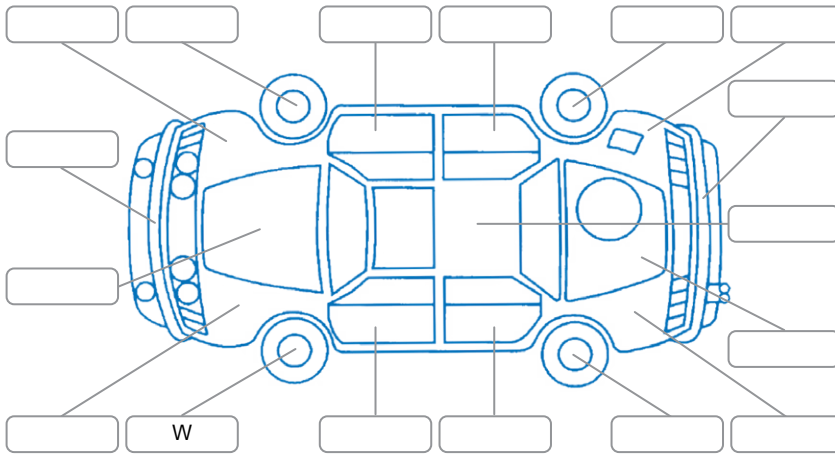

Make:	Subaru	Model:	Impreza
Body Style:	Hatchback	Year:	2020
Rego No.:		Rego Expiry:	
WoF Expiry:	23 Jun 2027	Odometer:	116,266 Kms
Good No.:	28056237	VIN:	7AT0GF09X26042709
Next Service:	126251	Service History:	No

**Key**  
 S = Scratch    R = Rust    C = Crack    \* = Decals    W = Significant scuffs  
 D = Dent    PT = Paint defect    P = Pin dent    SC = Stone Chips

Note: some defects and blemishes may not be displayed in the diagram