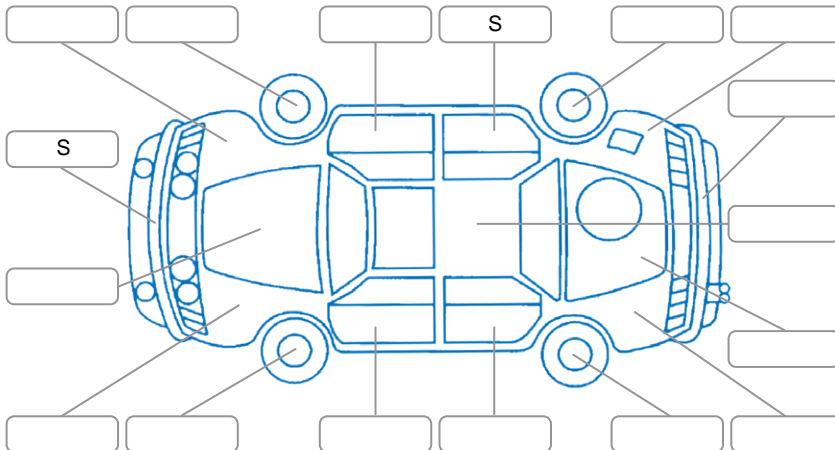

Report ID:	28,056,200	Version:	1
Created:	28 May 2026		

Make:	Nissan	Model:	Serena
Body Style:	Wagon	Year:	2015
Rego No.:		Rego Expiry:	
WoF Expiry:	25 May 2027	Odometer:	76,916 Kms
Good No.:	28056200	VIN:	7AT0DH3FX26242102
Next Service:	87000	Service History:	No

Key
 S = Scratch R = Rust C = Crack * = Decals W = Significant scuffs
 D = Dent PT = Paint defect P = Pin dent SC = Stone Chips

Note: some defects and blemishes may not be displayed in the diagram

Body Inspection Comments