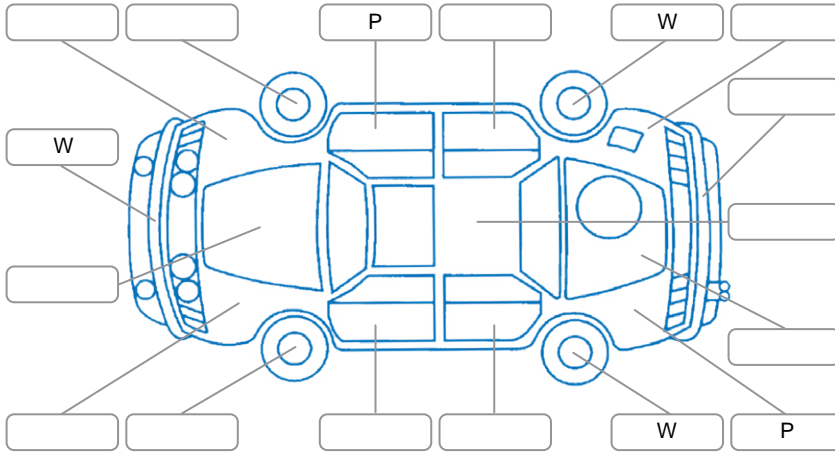

Report ID:	28,056,167	Version:	1
Created:	11 Jun 2026		

Make:	Nissan	Model:	Serena
Body Style:	SUV	Year:	2014
Rego No.:		Rego Expiry:	
WoF Expiry:	27 May 2027	Odometer:	117,451 Kms
Good No.:	28056167	VIN:	7AT0DH3FX26226489
Next Service:	184500	Service History:	No

Key

S = Scratch R = Rust C = Crack * = Decals W = Significant scuffs
 D = Dent PT = Paint defect P = Pin dent SC = Stone Chips

Note: some defects and blemishes may not be displayed in the diagram

Body Inspection Comments

Rear bumper paint cracking

Conditions During Body Inspection

Dry

Under Carriage and Under Bonnet Inspection Comments

Interior Comments

Seats:	Good
Carpets:	Good
Panels:	Good
Dashboard:	Good

General Comments