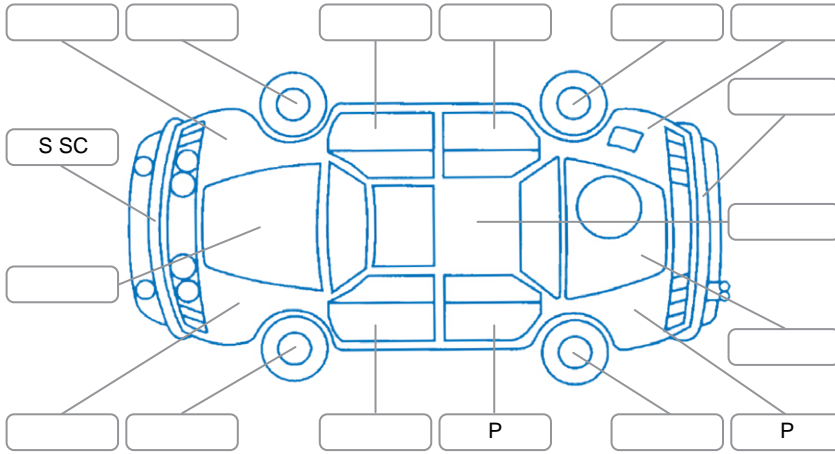

Report ID:	28,056,146	Version:	2
Created:	05 Jun 2026		

Make:	Nissan	Model:	Note
Body Style:	Hatchback	Year:	2022
Rego No.:		Rego Expiry:	
WoF Expiry:	21 May 2027	Odometer:	60,545 Kms
Good No.:	28056146	VIN:	7AT0DH79X26076498
Next Service:	70600	Service History:	No

**Key**

S = Scratch    R = Rust    C = Crack    \* = Decals    W = Significant scuffs  
 D = Dent    PT = Paint defect    P = Pin dent    SC = Stone Chips

Note: some defects and blemishes may not be displayed in the diagram