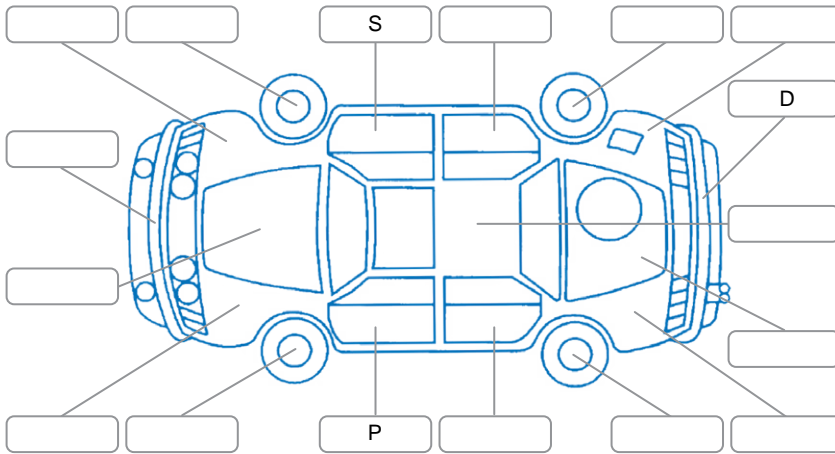

Report ID:	28,056,133	Version:	1
Created:	20 Jun 2026		

Make:	Nissan	Model:	Serena
Body Style:	SUV	Year:	2015
Rego No.:		Rego Expiry:	
WoF Expiry:	16 Jun 2027	Odometer:	93,359 Kms
Good No.:	28056133	VIN:	7AT0DH3FX26263179
Next Service:	103400	Service History:	No

Key

S = Scratch R = Rust C = Crack * = Decals W = Significant scuffs
 D = Dent PT = Paint defect P = Pin dent SC = Stone Chips

Note: some defects and blemishes may not be displayed in the diagram

Body Inspection Comments

Windscreen stone chip in CVA

Conditions During Body Inspection

Dry

Under Carriage and Under Bonnet Inspection Comments

Interior Comments

Seats:	Good
Carpets:	Good
Panels:	Good
Dashboard:	Good

General Comments