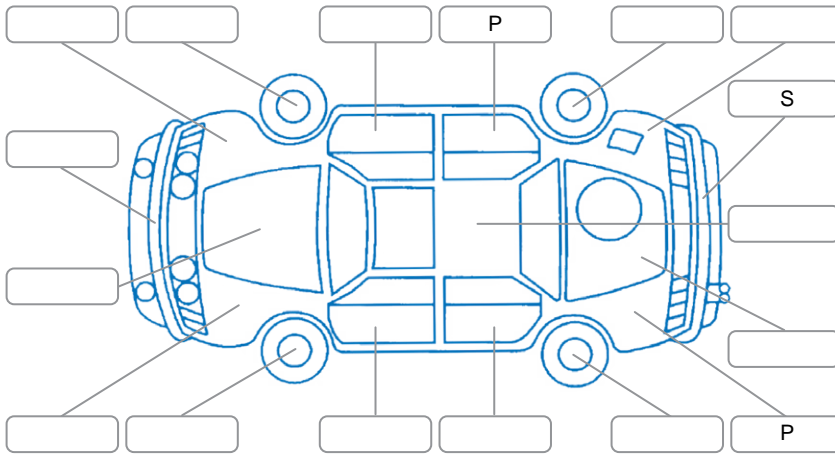

Report ID:	28,056,122	Version:	1
Created:	27 May 2026		

Make:	Nissan	Model:	Teana
Body Style:	Sedan	Year:	2015
Rego No.:		Rego Expiry:	
WoF Expiry:	21 May 2027	Odometer:	38,844 Kms
Good No.:	28056122	VIN:	7AT0DH71X26102025
Next Service:	48900	Service History:	No

Key
 S = Scratch R = Rust C = Crack * = Decals W = Significant scuffs
 D = Dent PT = Paint defect P = Pin dent SC = Stone Chips

Note: some defects and blemishes may not be displayed in the diagram

Body Inspection Comments

Conditions During Body Inspection: Dry

Under Carriage and Under Bonnet Inspection Comments

Interior Comments

Seats:	Good
Carpets:	Good
Panels:	Good
Dashboard:	Good

General Comments

Road Conditions During Test Drive	Dry		
Engine Timing Mechanism	Timing Chain		
Evidence of Cam Belt Replacement	<input type="checkbox"/> Yes	<input type="checkbox"/> No	Kms
Inspected by:	Chris Buckley		
Published by:	Jeremy Hutchings		
Inspection Date:	27 May 2026		