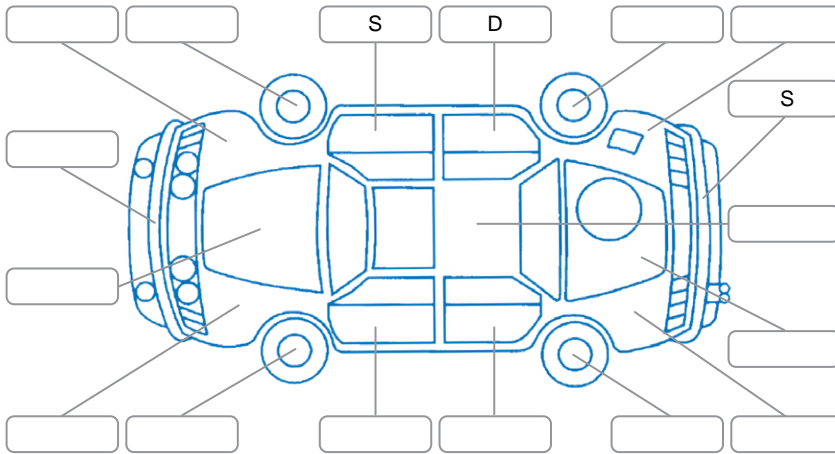

Report ID:	28,056,114	Version:	1
Created:	15 May 2026		

Make:	Nissan	Model:	Serena
Body Style:	Wagon	Year:	2015
Rego No.:		Rego Expiry:	
WoF Expiry:	08 May 2027	Odometer:	104,955 Kms
Good No.:	28056114	VIN:	7AT0DH3FX26242646
Next Service:	115,000 Kms	Service History:	No

**Key**  
 S = Scratch    R = Rust    C = Crack    \* = Decals    W = Significant scuffs  
 D = Dent    PT = Paint defect    P = Pin dent    SC = Stone Chips

Note: some defects and blemishes may not be displayed in the diagram