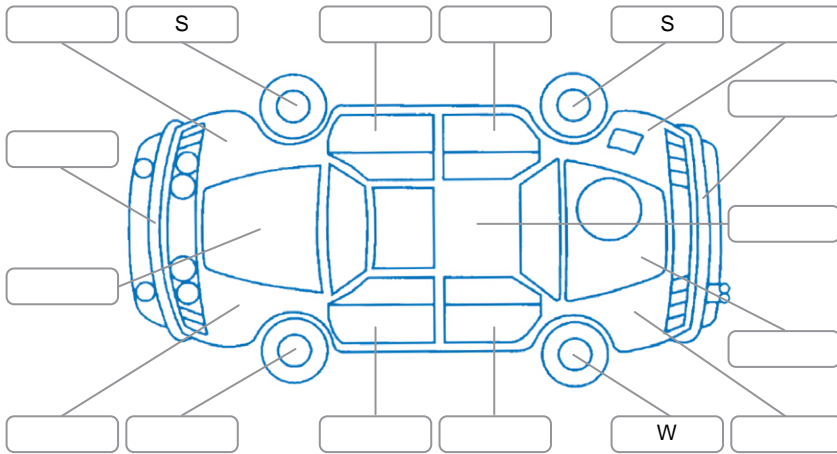

Report ID:	28,056,105	Version:	1
Created:	11 May 2026		

Make:	Subaru	Model:	Levorg
Body Style:	Wagon	Year:	2014
Rego No.:		Rego Expiry:	
WoF Expiry:		Odometer:	123,798 Kms
Good No.:	28056105	VIN:	7at0gf22x26007841
Next Service:	133800	Service History:	No

Key

S = Scratch R = Rust C = Crack * = Decals W = Significant scuffs
 D = Dent PT = Paint defect P = Pin dent SC = Stone Chips

Note: some defects and blemishes may not be displayed in the diagram

Body Inspection Comments