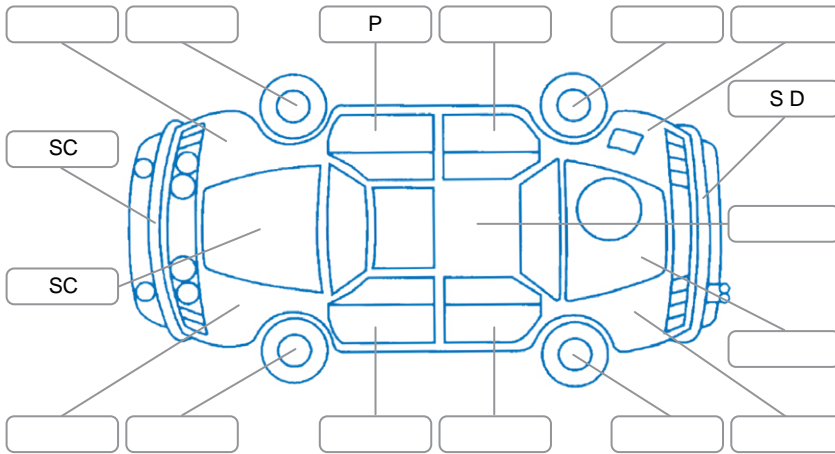

Report ID:	28,056,095	Version:	2
Created:	12 Jun 2026		

Make:	Nissan	Model:	Serena
Body Style:	SUV	Year:	2015
Rego No.:		Rego Expiry:	
WoF Expiry:	10 Jun 2027	Odometer:	87,865 Kms
Good No.:	28056095	VIN:	7AT0DH3FX26120178
Next Service:	97800	Service History:	No

**Key**  
 S = Scratch    R = Rust    C = Crack    \* = Decals    W = Significant scuffs  
 D = Dent    PT = Paint defect    P = Pin dent    SC = Stone Chips

Note: some defects and blemishes may not be displayed in the diagram