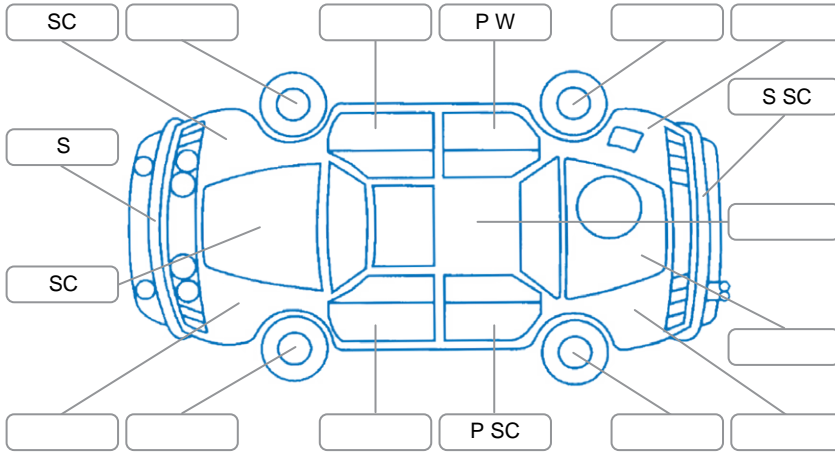

Report ID:	28,056,053	Version:	1
Created:	22 May 2026		

Make:	Nissan	Model:	Serena
Body Style:	Wagon	Year:	2017
Rego No.:		Rego Expiry:	
WoF Expiry:	20 May 2027	Odometer:	128,064 Kms
Good No.:	28056053	VIN:	7AT0DH3FX26054530
Next Service:	138100	Service History:	No

Key

S = Scratch R = Rust C = Crack * = Decals W = Significant scuffs
 D = Dent PT = Paint defect P = Pin dent SC = Stone Chips

Note: some defects and blemishes may not be displayed in the diagram

Body Inspection Comments