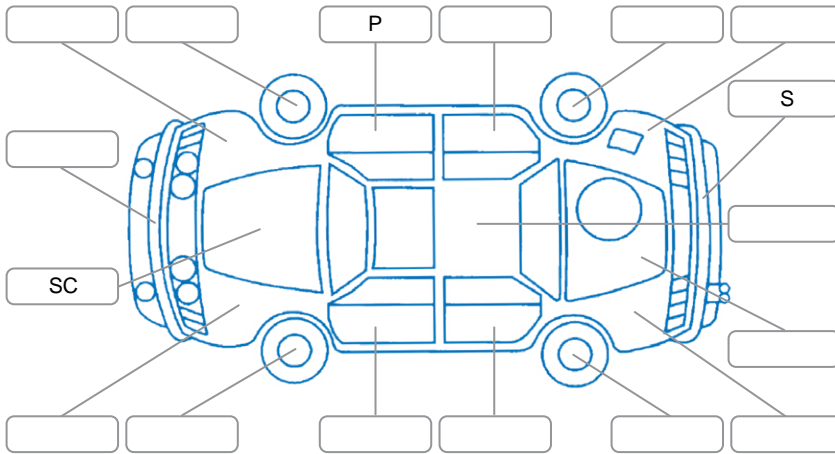

Report ID:	28,056,011	Version:	1
Created:	29 May 2026		

Make:	Nissan	Model:	Teana
Body Style:	Sedan	Year:	2016
Rego No.:		Rego Expiry:	
WoF Expiry:	25 May 2027	Odometer:	60,370 Kms
Good No.:	28056011	VIN:	7AT0DH71X26107667
Next Service:	70358	Service History:	No

Key
 S = Scratch R = Rust C = Crack * = Decals W = Significant scuffs
 D = Dent PT = Paint defect P = Pin dent SC = Stone Chips

Note: some defects and blemishes may not be displayed in the diagram

Body Inspection Comments