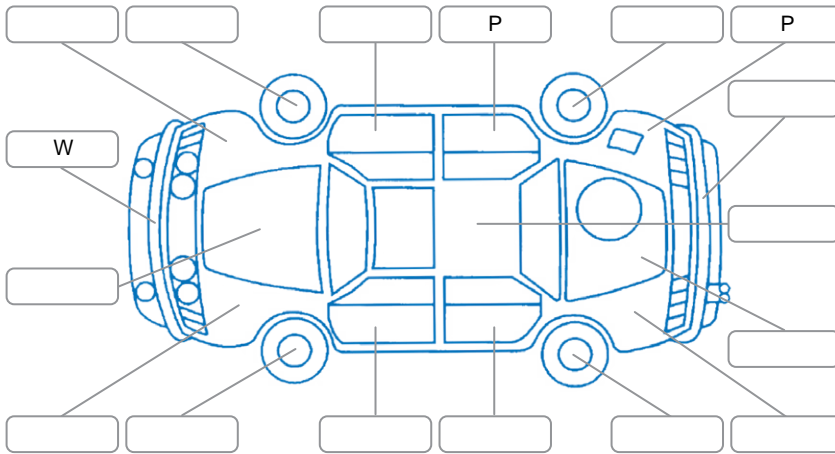

Report ID:	28,056,007	Version:	1
Created:	29 May 2026		

Make:	Subaru	Model:	Impreza
Body Style:	Hatchback	Year:	2015
Rego No.:		Rego Expiry:	
WoF Expiry:	25 May 2027	Odometer:	99,402 Kms
Good No.:	28056007	VIN:	7AT0GF09X26014120
Next Service:	109393	Service History:	No

**Key**  
 S = Scratch    R = Rust    C = Crack    \* = Decals    W = Significant scuffs  
 D = Dent    PT = Paint defect    P = Pin dent    SC = Stone Chips

Note: some defects and blemishes may not be displayed in the diagram