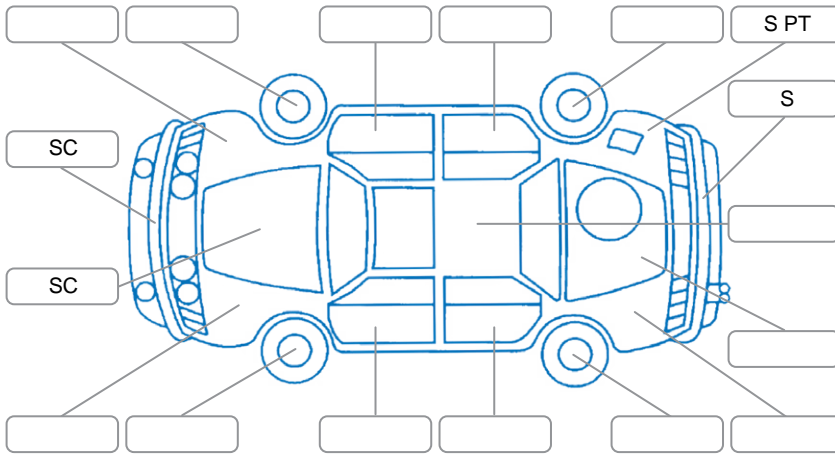

Report ID:	28,055,987	Version:	3
Created:	08 Jun 2026		

Make:	Nissan	Model:	Note
Body Style:	Hatchback	Year:	2017
Rego No.:		Rego Expiry:	
WoF Expiry:	25 May 2027	Odometer:	96,281 Kms
Good No.:	28055987	VIN:	7AT0DH79X26056663
Next Service:	106,279 Kms	Service History:	No

### Key

S = Scratch    R = Rust    C = Crack    \* = Decals    W = Significant scuffs  
 D = Dent    PT = Paint defect    P = Pin dent    SC = Stone Chips

Note: some defects and blemishes may not be displayed in the diagram