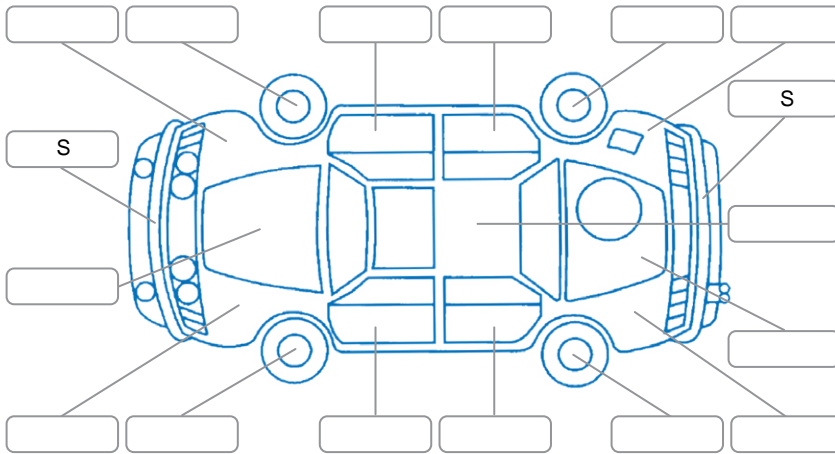

Report ID:	28,055,973	Version:	1
Created:	29 May 2026		

Make:	Subaru	Model:	Impreza
Body Style:	Hatchback	Year:	2024
Rego No.:		Rego Expiry:	
WoF Expiry:	21 May 2027	Odometer:	47,230 Kms
Good No.:	28055973	VIN:	7AT0GF09X26003672
Next Service:	57300	Service History:	No

**Key**  
 S = Scratch    R = Rust    C = Crack    \* = Decals    W = Significant scuffs  
 D = Dent    PT = Paint defect    P = Pin dent    SC = Stone Chips

Note: some defects and blemishes may not be displayed in the diagram

### Body Inspection Comments

Front right tire inner edge worn

Conditions During Body Inspection

Dry