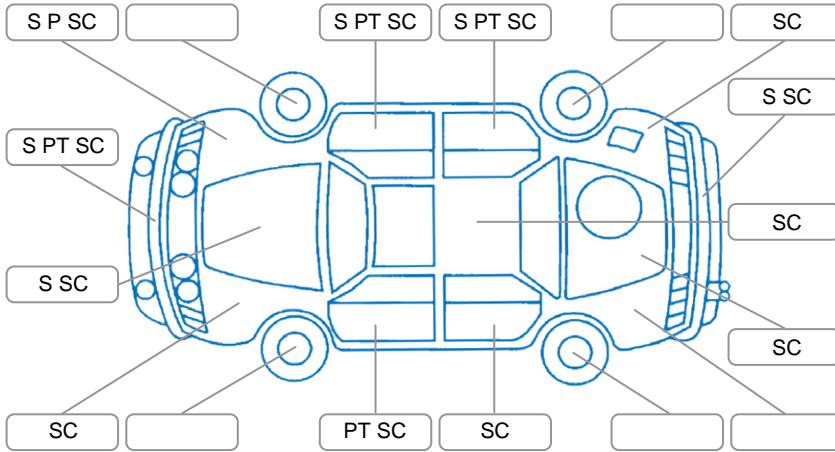

Report ID:	28,055,960	Version:	1
Created:	09 Apr 2026		

Make:	Mazda	Model:	Atenza
Body Style:	Hatchback	Year:	2008
Rego No.:	JGG367	Rego Expiry:	30 Aug 2026
WoF Expiry:	12 Mar 2027	Odometer:	211,557 Kms
Good No.:	28055960	VIN:	7AT0C139X15101890
Next Service:	221560	Service History:	No

Key

S = Scratch R = Rust C = Crack * = Decals W = Significant scuffs
 D = Dent PT = Paint defect P = Pin dent SC = Stone Chips

Note: some defects and blemishes may not be displayed in the diagram

Body Inspection Comments

Minor stonechips/crack on windscreen

Conditions During Body Inspection

Dry

Under Carriage and Under Bonnet Inspection Comments

Front wheel drive

Interior Comments

Seats:	Good
Carpets:	Good
Panels:	Good
Dashboard:	Good