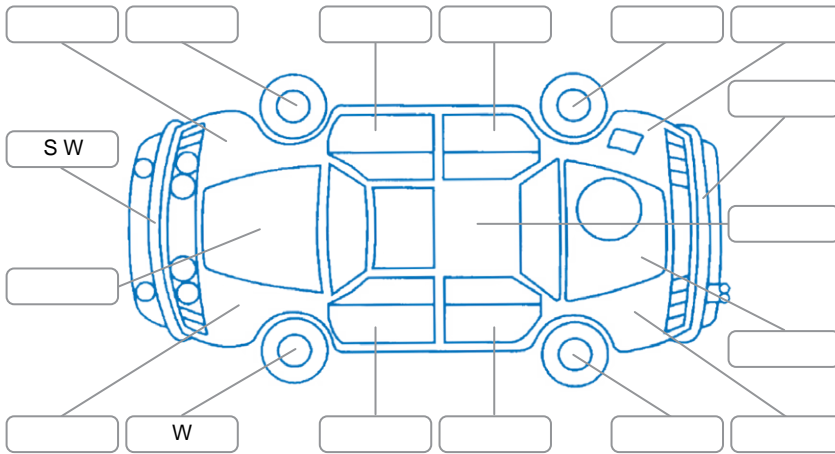

Report ID:	28,055,939	Version:	1
Created:	28 May 2026		

Make:	Lexus	Model:	IS300H
Body Style:	Sedan	Year:	2013
Rego No.:		Rego Expiry:	
WoF Expiry:	21 May 2027	Odometer:	100,542 Kms
Good No.:	28055939	VIN:	7AT0B013X26004892
Next Service:	110533	Service History:	No

Key

S = Scratch R = Rust C = Crack * = Decals W = Significant scuffs
 D = Dent PT = Paint defect P = Pin dent SC = Stone Chips

Note: some defects and blemishes may not be displayed in the diagram

Body Inspection Comments