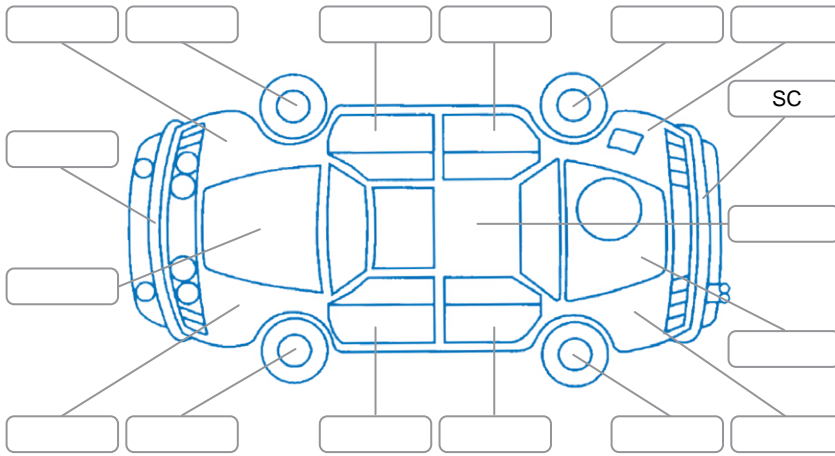

Report ID:	28,055,925	Version:	1
Created:	05 Jun 2026		

Make:	Subaru	Model:	XV
Body Style:	Hatchback	Year:	2017
Rego No.:		Rego Expiry:	
WoF Expiry:	29 May 2027	Odometer:	76,642 Kms
Good No.:	28055925	VIN:	7AT0GF1XX26041354
Next Service:	86,700 Kms	Service History:	No

Key
 S = Scratch R = Rust C = Crack * = Decals W = Significant scuffs
 D = Dent PT = Paint defect P = Pin dent SC = Stone Chips

Note: some defects and blemishes may not be displayed in the diagram

Body Inspection Comments