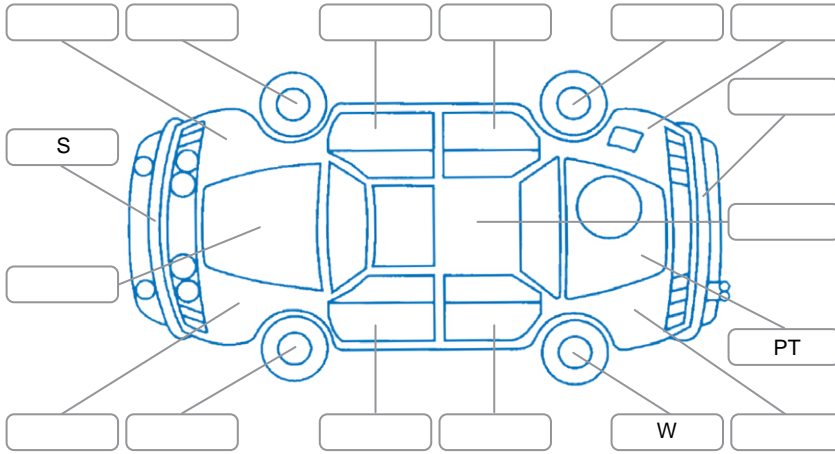

Report ID:	28,055,918	Version:	1
Created:	25 May 2026		

Make:	Subaru	Model:	Levorg
Body Style:	Wagon	Year:	2015
Rego No.:		Rego Expiry:	
WoF Expiry:	19 May 2027	Odometer:	107,563 Kms
Good No.:	28055918	VIN:	7AT0GF22X26027898
Next Service:	117600	Service History:	No

Key

S = Scratch R = Rust C = Crack * = Decals W = Significant scuffs
 D = Dent PT = Paint defect P = Pin dent SC = Stone Chips

Note: some defects and blemishes may not be displayed in the diagram

Body Inspection Comments

Conditions During Body Inspection Dry

Under Carriage and Under Bonnet Inspection Comments

Interior Comments

Seats:	Good
Carpets:	Good
Panels:	Good
Dashboard:	Good

General Comments

Road Conditions During Test Drive	Dry
Engine Timing Mechanism	Timing Chain
Evidence of Cam Belt Replacement	<input type="checkbox"/> Yes <input type="checkbox"/> No Kms