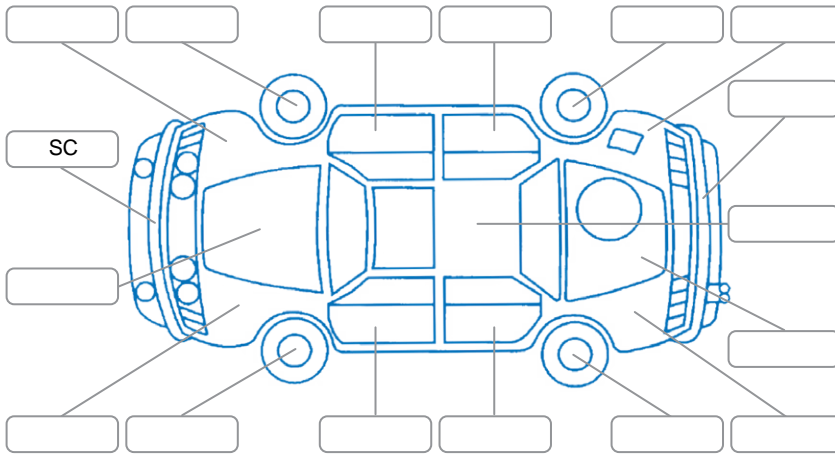

Make:	Toyota	Model:	Vanguard
Body Style:	Wagon	Year:	2012
Rego No.:	PAM204	Rego Expiry:	01 Aug 2026
WoF Expiry:	14 Feb 2027	Odometer:	85,568 Kms
Good No.:	28055828	VIN:	7AT0H65BX22231748
Next Service:	95,608 Kms	Service History:	No

Key
 S = Scratch R = Rust C = Crack * = Decals W = Significant scuffs
 D = Dent PT = Paint defect P = Pin dent SC = Stone Chips

Note: some defects and blemishes may not be displayed in the diagram

Body Inspection Comments