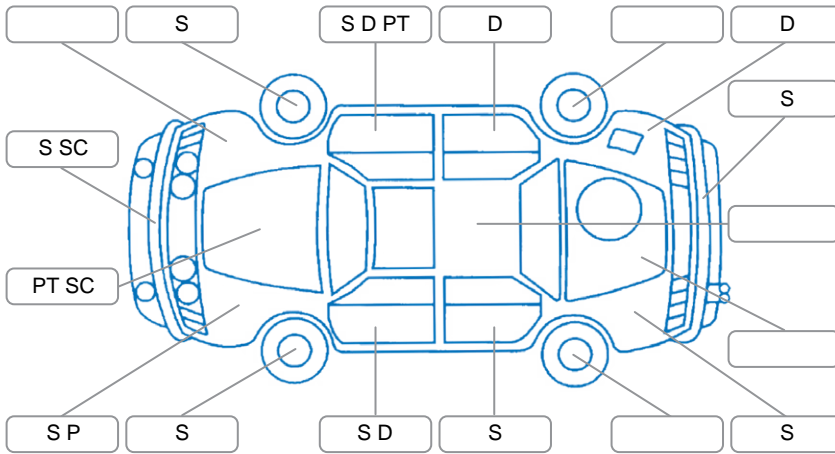

Key
 S = Scratch R = Rust C = Crack * = Decals W = Significant scuffs
 D = Dent PT = Paint defect P = Pin dent SC = Stone Chips

Note: some defects and blemishes may not be displayed in the diagram

Body Inspection Comments

Conditions During Body Inspection

Under Carriage and Under Bonnet Inspection Comments

Interior Comments

Seats:	driver seat torn,
Carpets:	Good
Panels:	Good
Dashboard:	Good

General Comments

Road Conditions During Test Drive	Dry
Engine Timing Mechanism	Cambelt
Evidence of Cam Belt Replacement	<input type="checkbox"/> Yes <input type="checkbox"/> No Kms
Inspected by:	Curshey Accad
Published by:	Justin Appleby
Inspection Date:	23 Mar 2026