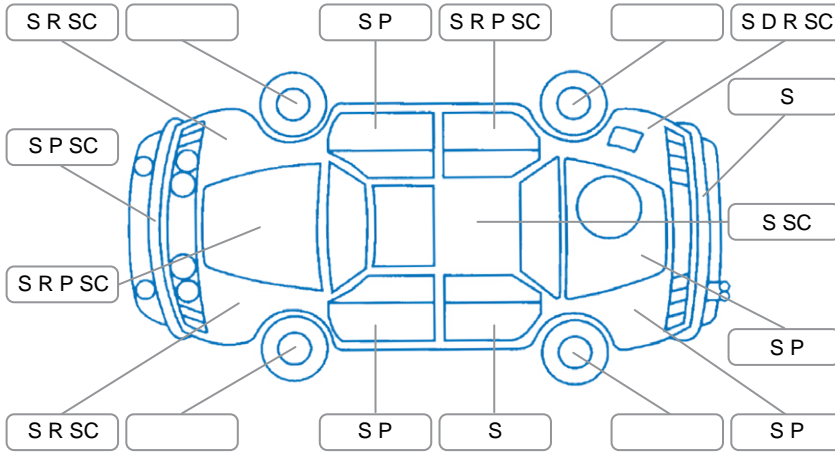

Report ID:	28,055,735	Version:	1
Created:	17 Mar 2026		

Make:	Isuzu	Model:	D-MAX
Body Style:	Utility	Year:	2018
Rego No.:	LQK983	Rego Expiry:	27 Nov 2026
WoF Expiry:	05 Dec 2025	Odometer:	197,997 Kms
Good No.:	28055735	VIN:	MPATFR85JJT003999
Next Service:	196,000	Service History:	No

Key

S = Scratch R = Rust C = Crack * = Decals W = Significant scuffs
 D = Dent PT = Paint defect P = Pin dent SC = Stone Chips

Note: some defects and blemishes may not be displayed in the diagram

Body Inspection Comments

- Removable tow bar missing
- Large stone chips in windscreen

Conditions During Body Inspection

Dry

Under Carriage and Under Bonnet Inspection Comments

- Rust on front bumper bar
- Oil leak

Interior Comments

Seats:	Stains
Carpets:	Drivers carpet torn
Panels:	Average
Dashboard:	Holes in dash

General Comments

- Washer fluid empty

Road Conditions During Test Drive Dry

Engine Timing Mechanism Timing Chain

Evidence of Cam Belt Replacement Yes No Kms