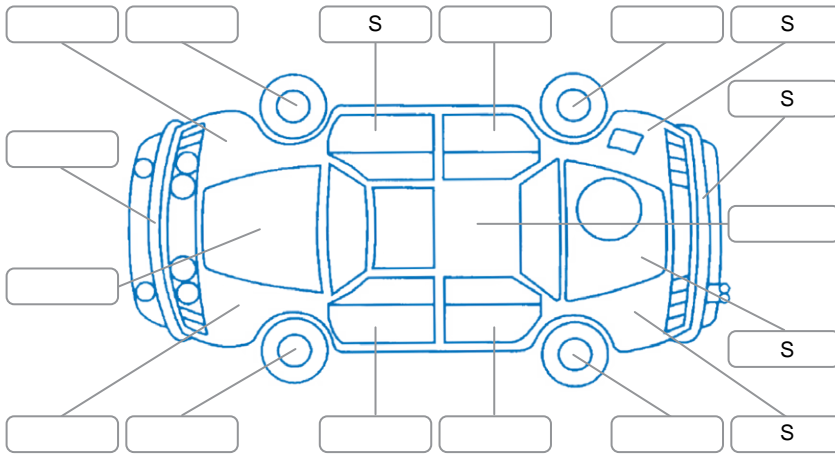

Key
 S = Scratch R = Rust C = Crack * = Decals W = Significant scuffs
 D = Dent PT = Paint defect P = Pin dent SC = Stone Chips

Note: some defects and blemishes may not be displayed in the diagram

Body Inspection Comments

Conditions During Body Inspection: Dry

Under Carriage and Under Bonnet Inspection Comments

Interior Comments

Seats:	Good
Carpets:	Good
Panels:	Good
Dashboard:	Good

General Comments

Road Conditions During Test Drive	Dry		
Engine Timing Mechanism	Timing Chain		
Evidence of Cam Belt Replacement	<input type="checkbox"/> Yes	<input type="checkbox"/> No	Kms
Inspected by:	My Auto Shop.		
Published by:	Erin White		
Inspection Date:	23 Mar 2026		