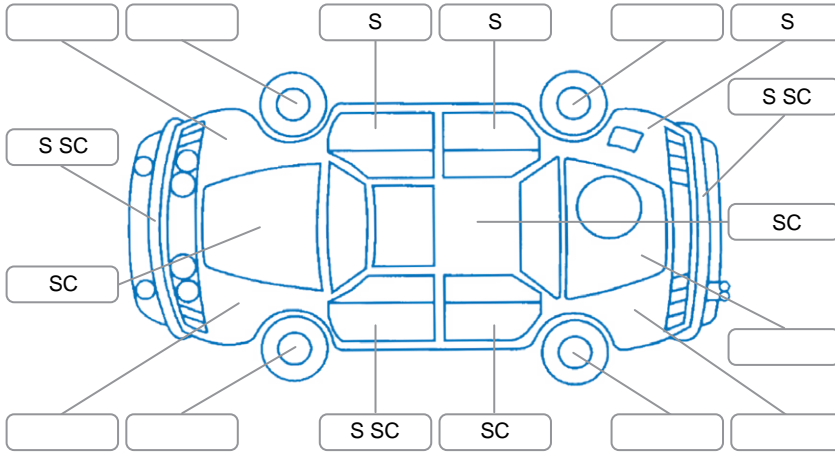

Report ID:	28,055,567	Version:	1
Created:	25 Mar 2026		

Make:	Nissan	Model:	Tiida
Body Style:	Hatchback	Year:	2012
Rego No.:	JAZ198	Rego Expiry:	29 May 2026
WoF Expiry:	03 Apr 2027	Odometer:	117,865 Kms
Good No.:	28055567	VIN:	7AT0DH78X14426292
Next Service:	127865	Service History:	No

Key

S = Scratch R = Rust C = Crack * = Decals W = Significant scuffs
 D = Dent PT = Paint defect P = Pin dent SC = Stone Chips

Note: some defects and blemishes may not be displayed in the diagram

Body Inspection Comments

Minor stonechips on windscreen

Conditions During Body Inspection

Dry

Under Carriage and Under Bonnet Inspection Comments

Front wheel drive

Interior Comments

Seats:	Good
Carpets:	Good
Panels:	Good
Dashboard:	Good