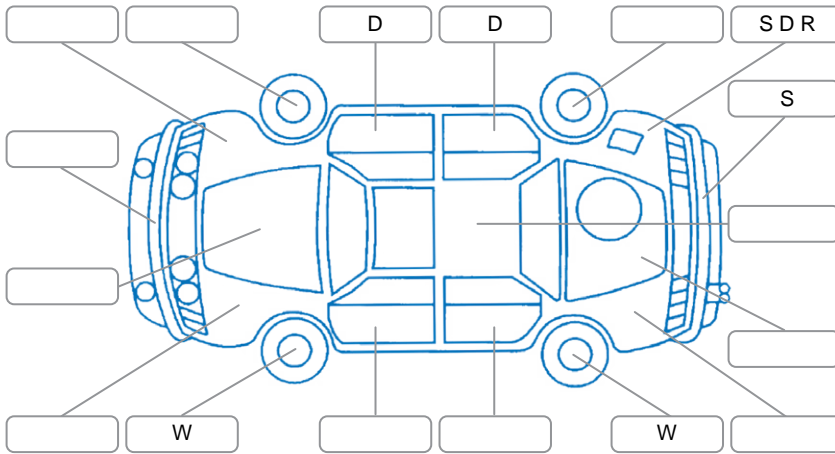

Report ID:	28,055,449	Version:	2
Created:	12 Apr 2026		

Make:	Hyundai	Model:	Getz
Body Style:	Hatchback	Year:	2010
Rego No.:	FPD886	Rego Expiry:	15 Sep 2026
WoF Expiry:	04 Feb 2027	Odometer:	68,538 Kms
Good No.:	28055449	VIN:	KMHBU51BMAU973728
Next Service:	77,200 kms	Service History:	No

**Key**  
 S = Scratch    R = Rust    C = Crack    \* = Decals    W = Significant scuffs  
 D = Dent    PT = Paint defect    P = Pin dent    SC = Stone Chips

Note: some defects and blemishes may not be displayed in the diagram