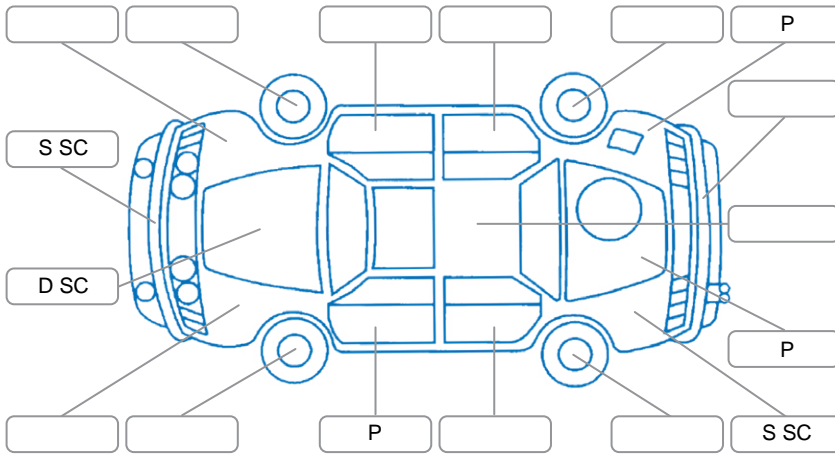

Report ID:	28,055,393	Version:	2
Created:	27 Mar 2026		

Make:	Nissan	Model:	Navara
Body Style:	Utility	Year:	2020
Rego No.:	NCH425	Rego Expiry:	19 Oct 2026
WoF Expiry:	09 Sep 2026	Odometer:	146,456 Kms
Good No.:	28055393	VIN:	MNTCB4D23A0064363
Next Service:	166200	Service History:	No

Key

S = Scratch R = Rust C = Crack * = Decals W = Significant scuffs
 D = Dent PT = Paint defect P = Pin dent SC = Stone Chips

Note: some defects and blemishes may not be displayed in the diagram

Body Inspection Comments

Drivers seat base torn
 Missing hard lid key

Conditions During Body Inspection

Dry

Under Carriage and Under Bonnet Inspection Comments

Interior Comments

Seats:	Poor
Carpets:	Average
Panels:	Average
Dashboard:	Average