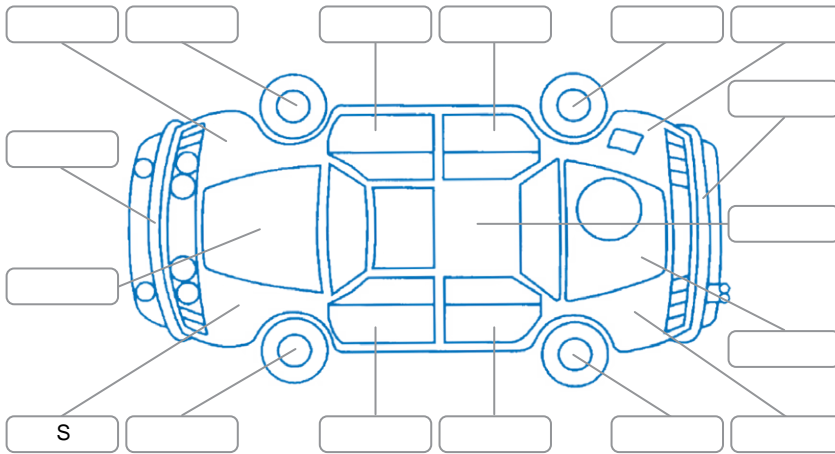

Report ID:	28,055,340	Version:	3
Created:	06 Apr 2026		

Make:	Nissan	Model:	Navara
Body Style:	Utility	Year:	2022
Rego No.:	PMC145	Rego Expiry:	18 Dec 2026
WoF Expiry:	16 Apr 2027	Odometer:	25,075 Kms
Good No.:	28055340	VIN:	MNTCBND23A0020110
Next Service:	35,000 Kms	Service History:	No

**Key**  
 S = Scratch    R = Rust    C = Crack    \* = Decals    W = Significant scuffs  
 D = Dent    PT = Paint defect    P = Pin dent    SC = Stone Chips

Note: some defects and blemishes may not be displayed in the diagram