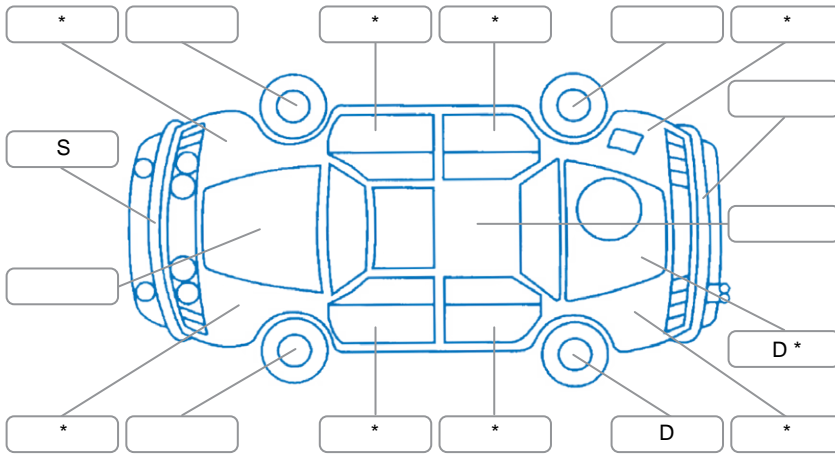

Report ID:	28,055,243	Version:	2
Created:	30 Mar 2026		

Make:	Nissan	Model:	Navara
Body Style:	Utility	Year:	2021
Rego No.:	NLT386	Rego Expiry:	09 May 2026
WoF Expiry:	27 Jun 2026	Odometer:	56,241 Kms
Good No.:	28055243	VIN:	MNTCB2D23A0019070
Next Service:	35,825 kms	Service History:	Yes

**Key**  
 S = Scratch    R = Rust    C = Crack    \* = Decals    W = Significant scuffs  
 D = Dent    PT = Paint defect    P = Pin dent    SC = Stone Chips

Note: some defects and blemishes may not be displayed in the diagram

### Body Inspection Comments

L rear centre cap missing underneath rust. service overdue, number plate holder damaged.

Conditions During Body Inspection    Dry