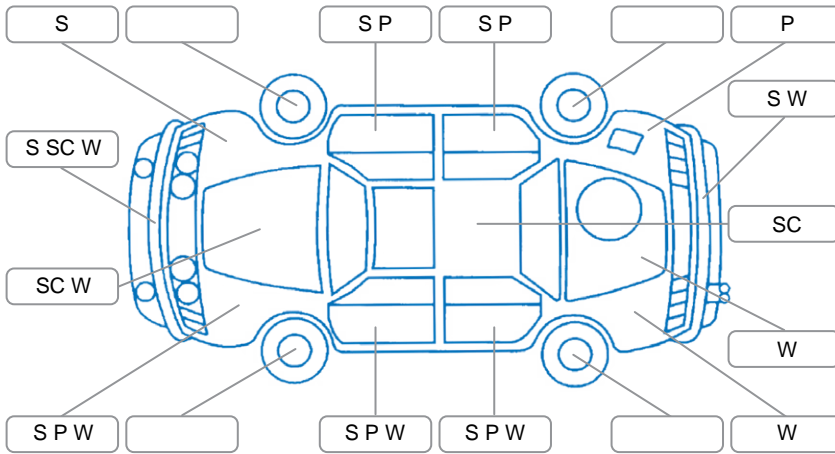

Report ID:	28,054,827	Version:	2
Created:	03 May 2026		

Make:	Subaru	Model:	Legacy
Body Style:	Wagon	Year:	2009
Rego No.:	JEE50	Rego Expiry:	16 Sep 2026
WoF Expiry:	26 Mar 2027	Odometer:	147,686 Kms
Good No.:	28054827	VIN:	7AT0GF0BX15013794
Next Service:	157,000 Kms	Service History:	No

Key
 S = Scratch R = Rust C = Crack * = Decals W = Significant scuffs
 D = Dent PT = Paint defect P = Pin dent SC = Stone Chips

Note: some defects and blemishes may not be displayed in the diagram

Body Inspection Comments