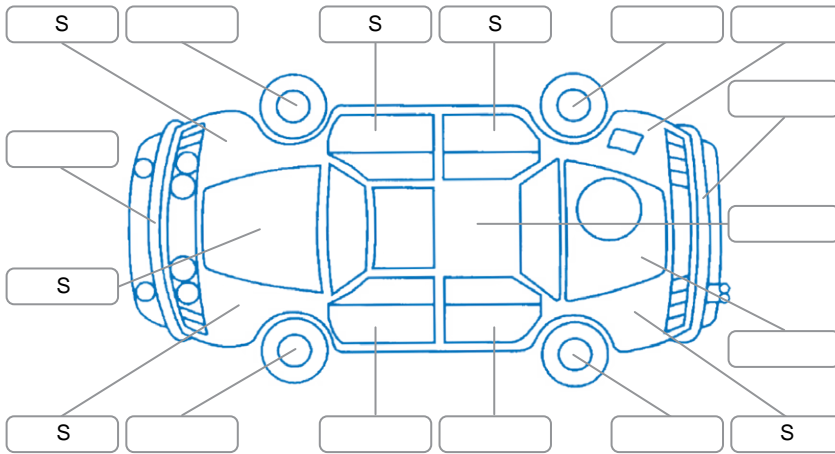

Report ID:	28,054,794	Version:	1
Created:	16 Mar 2026		

Make:	Honda	Model:	CR-V
Body Style:	Wagon	Year:	2012
Rego No.:	QUC638	Rego Expiry:	24 Feb 2026
WoF Expiry:	17 Sep 2026	Odometer:	105,662 Kms
Good No.:	28054794	VIN:	7AT08GFJX24005555
Next Service:	112000	Service History:	No

Key
 S = Scratch R = Rust C = Crack * = Decals W = Significant scuffs
 D = Dent PT = Paint defect P = Pin dent SC = Stone Chips

Note: some defects and blemishes may not be displayed in the diagram

Body Inspection Comments