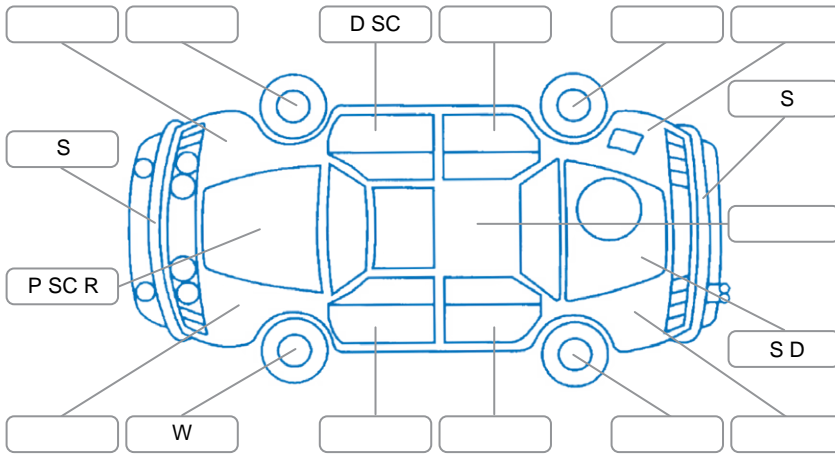

Key
 S = Scratch R = Rust C = Crack * = Decals W = Significant scuffs
 D = Dent PT = Paint defect P = Pin dent SC = Stone Chips

Note: some defects and blemishes may not be displayed in the diagram

Body Inspection Comments

Right rear door seal torn, left rear door seal torn,

Conditions During Body Inspection

Dry

Under Carriage and Under Bonnet Inspection Comments

Interior Comments

Seats:	Good
Carpets:	Good
Panels:	Good
Dashboard:	Good

General Comments

Windscreen stone chip out cva,

Road Conditions During Test Drive Dry

Engine Timing Mechanism Timing Chain

Evidence of Cam Belt Replacement Yes No Kms

Inspected by: Marlon Espena

Published by: Henry Manders