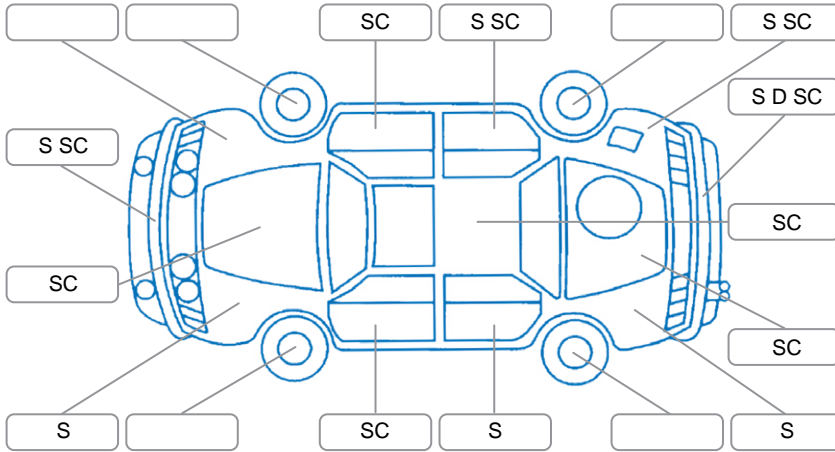

Report ID:	28,054,675	Version:	1
Created:	30 Mar 2026		

Make:	Toyota	Model:	Hilux
Body Style:	Utility	Year:	2018
Rego No.:	LEF42	Rego Expiry:	15 Aug 2026
WoF Expiry:	06 Apr 2027	Odometer:	241,877 Kms
Good No.:	28054675	VIN:	MR0GA3DD300262588
Next Service:	251880	Service History:	Yes

**Key**

S = Scratch    R = Rust    C = Crack    \* = Decals    W = Significant scuffs  
 D = Dent    PT = Paint defect    P = Pin dent    SC = Stone Chips

Note: some defects and blemishes may not be displayed in the diagram

**Body Inspection Comments**

Minor stonechips/crack on windscreen

Conditions During Body Inspection

Dry

**Under Carriage and Under Bonnet Inspection Comments**

Rear wheel drive

**Interior Comments**

Seats:	Good
Carpets:	Good
Panels:	Good
Dashboard:	Good