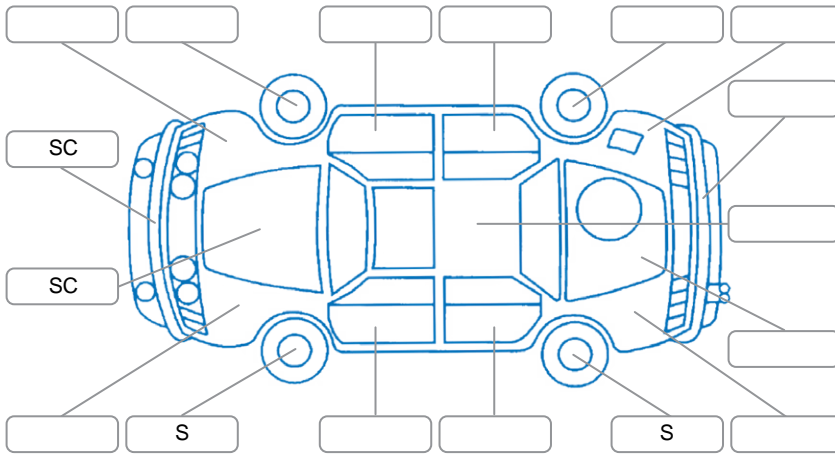

Key
 S = Scratch R = Rust C = Crack * = Decals W = Significant scuffs
 D = Dent PT = Paint defect P = Pin dent SC = Stone Chips

Note: some defects and blemishes may not be displayed in the diagram

Body Inspection Comments

Conditions During Body Inspection: Dry

Under Carriage and Under Bonnet Inspection Comments

Interior Comments

Seats:	Good
Carpets:	Good
Panels:	Good
Dashboard:	Good

General Comments

Road Conditions During Test Drive	Dry	
Engine Timing Mechanism	Timing Chain	
Evidence of Cam Belt Replacement	<input type="checkbox"/> Yes <input type="checkbox"/> No	Kms
Inspected by:	LukaAjitvan Woerden	
Published by:	Cody O'Neill	
Inspection Date:	18 Mar 2026	