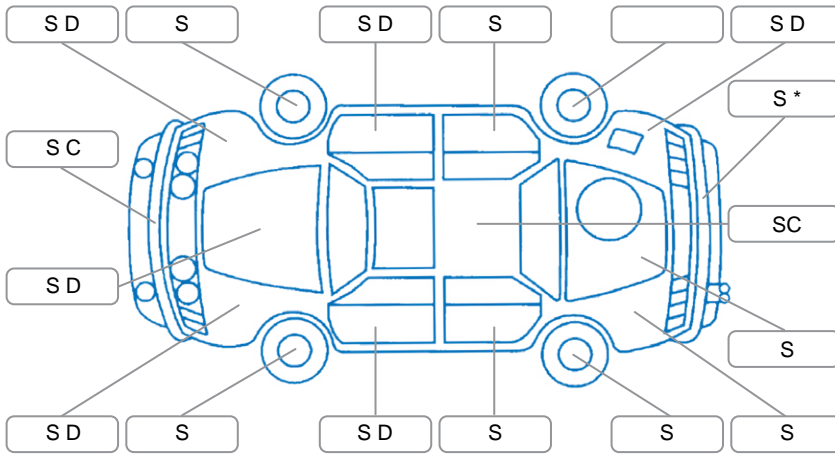

Report ID:	28,054,154	Version:	2
Created:	16 Mar 2026		

Make:	Honda	Model:	FIT
Body Style:	Hatchback	Year:	2010
Rego No.:	PMB857	Rego Expiry:	11 Jan 2027
WoF Expiry:	20 Dec 2026	Odometer:	163,769 Kms
Good No.:	28054154	VIN:	7AT08G2YX19311976
Next Service:	171000	Service History:	No

Key

S = Scratch R = Rust C = Crack * = Decals W = Significant scuffs
 D = Dent PT = Paint defect P = Pin dent SC = Stone Chips

Note: some defects and blemishes may not be displayed in the diagram

Body Inspection Comments