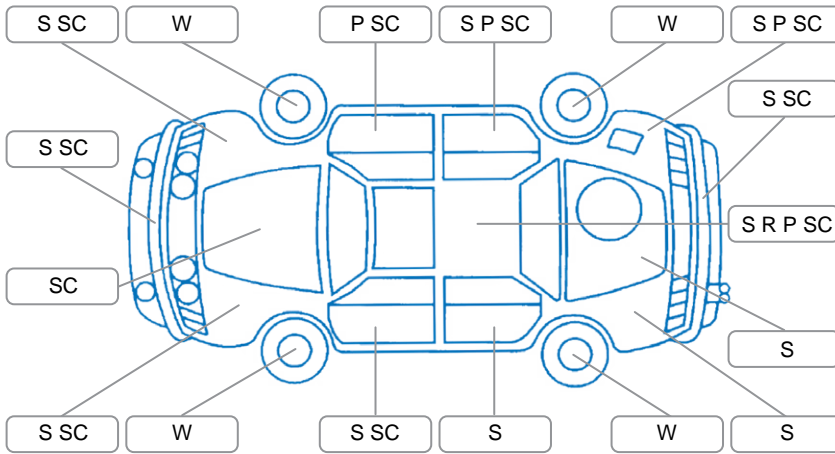

Report ID:	28,054,022	Version:	1
Created:	18 Mar 2026		

Make:	Toyota	Model:	Camry
Body Style:	Sedan	Year:	2013
Rego No.:	GSG681	Rego Expiry:	18 May 2026
WoF Expiry:	17 Oct 2026	Odometer:	215,999 Kms
Good No.:	28054022	VIN:	6T1BF3FK80X023230
Next Service:	219000	Service History:	No

Key

S = Scratch R = Rust C = Crack * = Decals W = Significant scuffs
 D = Dent PT = Paint defect P = Pin dent SC = Stone Chips

Note: some defects and blemishes may not be displayed in the diagram

Body Inspection Comments

Left side skirt scuffed
 Windscreen stone chip in CVA

Conditions During Body Inspection

Dry

Under Carriage and Under Bonnet Inspection Comments

Underbody surface rust

Interior Comments

Seats:	Average
Carpets:	Average
Panels:	Average
Dashboard:	dash cluster window cracked